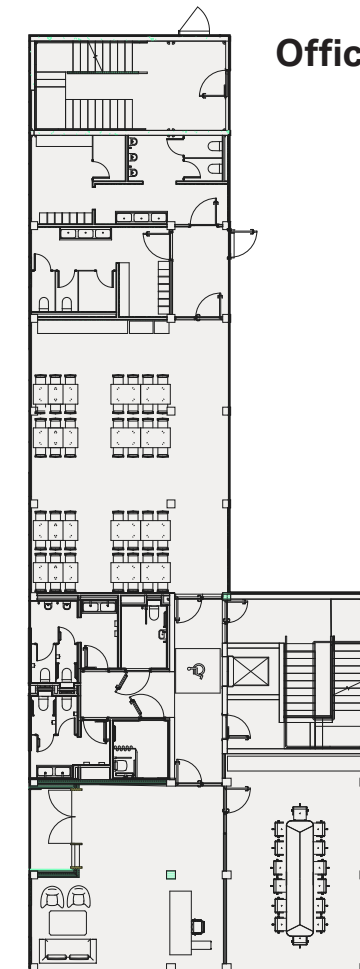

NEXUS

Unit Seven

8,134 sq m / 87,554 sq ft

| FLOOR | SQ M | SQ FT |
|--------------|--------------|---------------|
| Warehouse | 7,328 | 78,879 |
| Offices | 806 | 8,676 |
| Total | 8,134 | 87,554 |

 61 car parking spaces
88 bicycle spaces, 10 motorbike spaces

 CAT A offices and team facilities

 2 level access doors

 37.5m to 50m yard depth

 Fast connectivity to M50
Motorway, M2, Dublin Airport
and the Port Tunnel

nexuslogisticspark.com

14m clear internal height 

FM1 grade warehouse floor 

8 dock levellers. 1 euro docks 

Office floor plan

806 sq m /
8,676 sq ft

Indicative floorplan