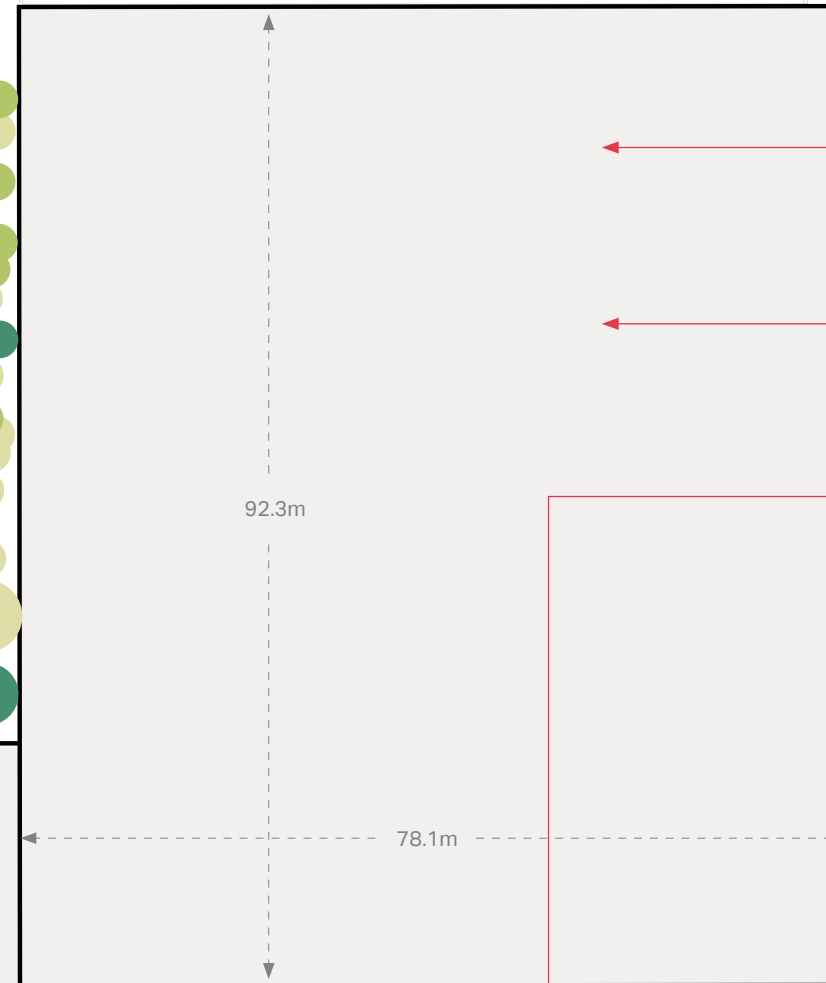

NEXUS

Unit Seven

8,134 sq m / 87,554 sq ft

| FLOOR | SQ M | SQ FT |
|--------------|--------------|---------------|
| Warehouse | 7,328 | 78,879 |
| Offices | 806 | 8,676 |
| Total | 8,134 | 87,554 |

 61 car parking spaces
88 bicycle spaces, 10 motorbike spaces

 CAT A offices and team facilities

 2 level access doors

 37.5m to 50m yard depth

 Fast connectivity to M50
Motorway, M2, Dublin Airport
and the Port Tunnel

nexuslogisticspark.com

14m clear internal height 

FM1 grade warehouse floor 

8 dock levellers. 1 euro docks 

Office floor plan

806 sq m /
8,676 sq ft

Indicative floorplan